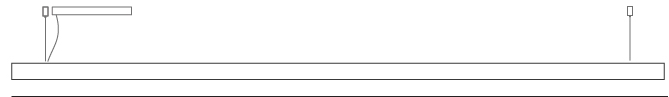

PROJECT
TYPE
SPECIFIER
QUANTITY
DATE

LED60 SUSPENSION

D71017- -

base number
Color   Temperature   Finish   Options

1. To build a product code in our configurator select the specify button on the base model # product page
2. To build a manual product code on this datasheet choose from the options listed below in blue font and add the suffix to the base model #

GENERAL

Series: Woodlin
Subseries: LED60
Brand: Tunto
Division: Design
Mounting Type: Suspension
Mounting Location: Ceiling
Subcategory: Pendant

PHYSICAL

Shape: Rectangle
Length (mm): 1300
Length (in): 51 ³/₁₆
Width (mm): 60
Width (in): 2 ³/₈
Height (mm): 60
Height (in): 2 ³/₈
Max. Overall Height (mm): 2060
Max. Overall Height (in): 81 ¹/₈
Light Distribution: Direct
Diffuser: Opal
Fixture Finish: [WAL / ASH / OAK / BLK / WHI](#)
Fixture Material: Wood
Cable Details: 2000mm / 78 3/4"

ELECTRICAL

Lamp Type: LED
Input Wattage (W): 55
Total Output Wattage (W): 50.8
Dimming: Tri-Mode (Non-Dimming and Phase Dimming (120Vac only) and 0-10V Dimming)
Driver Included: Yes
Driver Location: Integrated
Driver Type: Constant Current - Universal
Driver Class: Class 2
Input Voltage (V): 120 - 277
Constant Current (MA): 700

LED

Color Temperature (°K): [2700 / 3000 / 4000](#)
Max. Delivered Lumen (lm): 4380
CRI: >93 CRI
Lamp Life (hrs): 50000

OPTICAL

RATINGS AND CERTIFICATIONS

Certified By: Certified for North American Standards
IP rating: IP20

1300mm 51 ³/₁₆"

60mm 2 ³/₈"

Direct