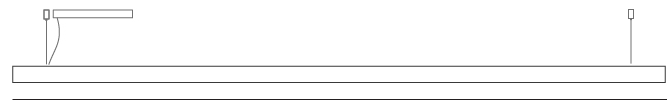

PROJECT
TYPE
SPECIFIER
QUANTITY
DATE

LED60 SUSPENSION

D71016-

base number
Color   Finish
Temperature   Options

1. To build a product code in our configurator select the specify button on the base model # product page
2. To build a manual product code on this datasheet choose from the options listed below in blue font and add the suffix to the base model #

GENERAL

Series: Woodlin
Subseries: LED60
Brand: Tunto
Division: Design
Mounting Type: Suspension
Mounting Location: Ceiling
Subcategory: Pendant

PHYSICAL

Shape: Rectangle
Length (mm): 1000
Length (in): 39 3/8"
Width (mm): 60
Width (in): 2 3/8"
Height (mm): 60
Height (in): 2 3/8"
Max. Overall Height (mm): 2060
Max. Overall Height (in): 81 1/8"
Light Distribution: Direct
Diffuser: Opal
Fixture Finish: [WAL / ASH / OAK / BLK / WHI](#)
Fixture Material: Wood
Cable Details: 2000mm / 78 3/4"

ELECTRICAL

Lamp Type: LED
Input Wattage (W): 43
Total Output Wattage (W): 38
Dimming: Tri-Mode (Non-Dimming and Phase Dimming (120Vac only) and 0-10V Dimming)
Driver Included: Yes
Driver Location: Integrated
Driver Type: Constant Current - Universal
Driver Class: Class 2
Input Voltage (V): 120 - 277
Constant Current (MA): 700

LED

Color Temperature (°K): [2700 / 3000 / 4000](#)
Max. Delivered Lumen (lm): 3240
CRI: >93 CRI
Lamp Life (hrs): 50000

OPTICAL

RATINGS AND CERTIFICATIONS

Certified By: Certified for North American Standards
IP rating: IP20

1000mm 39 3/8"

60mm 2 3/8"

Direct