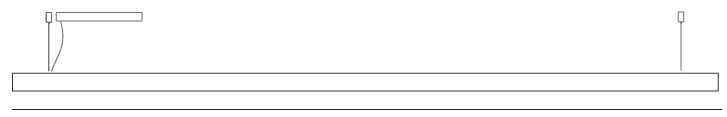

PROJECT
TYPE
SPECIFIER
QUANTITY
DATE

LED60 SUSPENSION

D71019- -

base number   Color   Finish
Temperature   Options

1. To build a product code in our configurator select the specify button on the base model # product page
2. To build a manual product code on this datasheet choose from the options listed below in blue font and add the suffix to the base model #

GENERAL

Series: Woodlin
Subseries: LED60
Brand: Tunto
Division: Design
Mounting Type: Suspension
Mounting Location: Ceiling
Subcategory: Pendant

PHYSICAL

Shape: Rectangle
Length (mm): 2000
Length (in): 78 ¾
Width (mm): 60
Width (in): 2 ⅜
Height (mm): 60
Height (in): 2 ⅜
Max. Overall Height (mm): 2060
Max. Overall Height (in): 81 ⅞
Light Distribution: Direct
Diffuser: Opal
Fixture Finish: [WAL / ASH / OAK / BLK / WHI](#)
Fixture Material: Wood
Cable Details: 2000mm / 78 ¾"

ELECTRICAL

Lamp Type: LED
Input Wattage (W): 90
Total Output Wattage (W): 75.9
Dimming: Tri-Mode (Non-Dimming and Phase Dimming (120Vac only) and 0-10V Dimming)
Driver Included: Yes
Driver Location: Integrated
Driver Type: Constant Current - Universal
Driver Class: Class 2
Input Voltage (V): 120 - 277
Constant Current (MA): 700

LED

Color Temperature (°K): [2700 / 3000 / 4000](#)
Max. Delivered Lumen (lm): 6550
CRI: >93 CRI
Lamp Life (hrs): 50000

OPTICAL

RATINGS AND CERTIFICATIONS

Certified By: Certified for North American Standards
IP rating: IP20

2000mm 78 ¾"

60mm 2 ⅜"

Direct