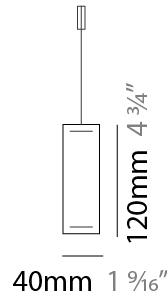

PROJECT	
TYPE	
SPECIFIER	
QUANTITY	
DATE	

LED120 SUSPENSION

D71026-

base number
Color   Finish
Temperature   Options

1. To build a product code in our configurator select the specify button on the base model # product page
2. To build a manual product code on this datasheet choose from the options listed below in blue font and add the suffix to the base model #

GENERAL

Series: Woodlin
Subseries: LED120
Brand: Tunto
Division: Design
Mounting Type: Suspension
Mounting Location: Ceiling
Subcategory: Pendant

PHYSICAL

Shape: Rectangle
Length (mm): 1600
Length (in): 63
Width (mm): 40
Width (in): 1 9/16
Height (mm): 120
Height (in): 4 3/4
Max. Overall Height (mm): 2120
Max. Overall Height (in): 83 7/16
Light Distribution: Direct / Indirect
Diffuser: Opal
Fixture Finish: [WAL](#) / [ASH](#) / [OAK](#) / [BLK](#) / [WHI](#)
Fixture Material: Wood
Cable Details: 2000mm / 78 3/4"

ELECTRICAL

Lamp Type: LED
Input Wattage (W): 74
Total Output Wattage (W): 63
Dimming: Tri-Mode (Non-Dimming and Phase Dimming (120Vac only) and 0-10V Dimming)
Driver Included: Yes
Driver Location: Integrated
Driver Type: Constant Current - Universal
Driver Class: Class 2
Input Voltage (V): 120 - 277
Constant Current (MA): 700

LED

Color Temperature (°K): [2700](#) / [3000](#) / [4000](#)
Max. Delivered Lumen (lm): 3600
CRI: >93 CRI
Lamp Life (hrs): 50000

OPTICAL

RATINGS AND CERTIFICATIONS

Certified By: Certified for North American Standards
IP rating: IP20

1600mm 63"