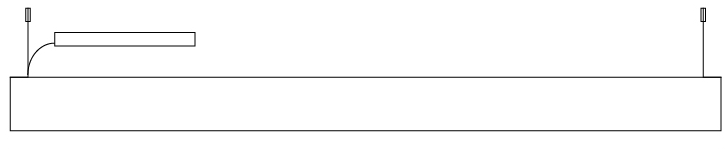

PROJECT	
TYPE	
SPECIFIER	
QUANTITY	
DATE	

LED120 SUSPENSION

D71026-

base number
Color   Finish
Temperature   Options

1. To build a product code in our configurator select the specify button on the base model # product page
2. To build a manual product code on this datasheet choose from the options listed below in blue font and add the suffix to the base model #

GENERAL

Series: Woodlin
Subseries: LED120
Brand: Tunto
Division: Design
Mounting Type: Suspension
Mounting Location: Ceiling
Subcategory: Pendant

PHYSICAL

Shape: Rectangle
Length (mm): 1600
Length (in): 63
Width (mm): 40
Width (in): 1 9/16
Height (mm): 120
Height (in): 4 3/4
Max. Overall Height (mm): 2120
Max. Overall Height (in): 83 7/16
Light Distribution: Direct / Indirect
Diffuser: Opal
Fixture Finish: [WAL](#) / [ASH](#) / [OAK](#) / [BLK](#) / [WHI](#)
Fixture Material: Wood
Cable Details: 2000mm / 78 3/4"

ELECTRICAL

Lamp Type: LED
Input Wattage (W): 74
Total Output Wattage (W): 63
Dimming: Tri-Mode (Non-Dimming and Phase Dimming (120Vac only) and 0-10V Dimming)
Driver Included: Yes
Driver Location: Integrated
Driver Type: Constant Current - Universal
Driver Class: Class 2
Input Voltage (V): 120 - 277
Constant Current (MA): 700

LED

Color Temperature (°K): [2700](#) / [3000](#) / [4000](#)
Max. Delivered Lumen (lm): 3600
CRI: >93 CRI
Lamp Life (hrs): 50000

OPTICAL

RATINGS AND CERTIFICATIONS

Certified By: Certified for North American Standards
IP rating: IP20

1600mm 63"