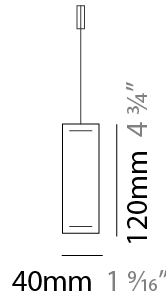

PROJECT	
TYPE	
SPECIFIER	
QUANTITY	
DATE	

LED120 SUSPENSION

D71024-

base number
Color   Finish
Temperature   Options

1. To build a product code in our configurator select the specify button on the base model # product page
2. To build a manual product code on this datasheet choose from the options listed below in blue font and add the suffix to the base model #

GENERAL

Series: Woodlin
Subseries: LED120
Brand: Tunto
Division: Design
Mounting Type: Suspension
Mounting Location: Ceiling
Subcategory: Pendant

PHYSICAL

Shape: Rectangle
Length (mm): 1000
Length (in): 39 3/8
Width (mm): 40
Width (in): 1 9/16
Height (mm): 120
Height (in): 4 3/4
Max. Overall Height (mm): 2120
Max. Overall Height (in): 83 7/16
Light Distribution: Direct / Indirect
Diffuser: Opal
Fixture Finish: [WAL](#) / [ASH](#) / [OAK](#) / [BLK](#) / [WHI](#)
Fixture Material: Wood
Cable Details: 2000mm / 78 3/4"

ELECTRICAL

Lamp Type: LED
Input Wattage (W): 46
Total Output Wattage (W): 38
Dimming: Tri-Mode (Non-Dimming and Phase Dimming (120Vac only) and 0-10V Dimming)
Driver Included: Yes
Driver Location: Integrated
Driver Type: Constant Current - Universal
Driver Class: Class 2
Input Voltage (V): 120 - 277
Constant Current (MA): 700

LED

Color Temperature (°K): [2700](#) / [3000](#) / [4000](#)
Max. Delivered Lumen (lm): 2200
CRI: >93 CRI
Lamp Life (hrs): 50000

OPTICAL

RATINGS AND CERTIFICATIONS

Certified By: Certified for North American Standards
IP rating: IP20